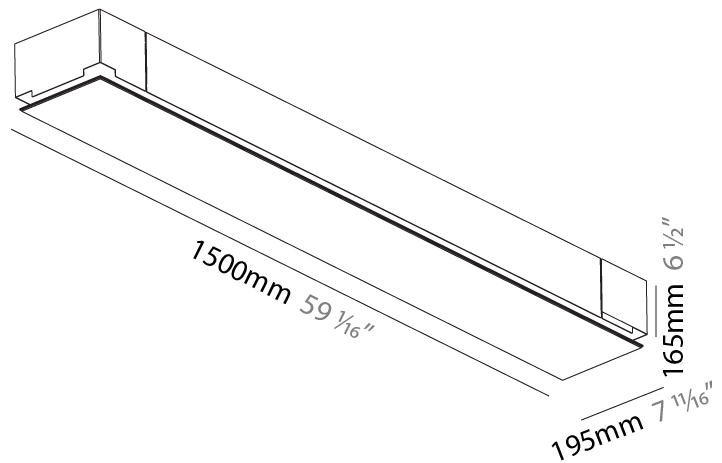

Series: Pi2
Subseries: Pi2 Whiteline
Brand: Prolight
Division: Architectural
Mounting Type: Trimless
Mounting Location: Ceiling
Subcategory: Ambient

PHYSICAL

Shape: Rectangle
Length (mm): 1500
Length (in): 59 1/16
Width (mm): 195
Width (in): 7 11/16
Depth (mm): 165
Depth (in): 6 1/2
Ceiling Thickness (mm): 10 / 12.5 / 15 / 25 / 30
Ceiling Thickness (in): 3/8 or 1/2 or 9/16 or 1 or 1 3/16
Min. Recessing Depth (mm): 180
Min. Recessing Depth (in): 7 1/16
Light Distribution: Direct
Weight (kg): 9.7
Weight (lbs): 21.34
Diffuser: PMMA - Opal
Fixture Material: Extruded Aluminum / Steel
Cut-out Measurements: 1535mm / 60 7/16" x 230mm / 9 1/16"
Upon Request: Unique Sizes Unique Ceiling Thickness Unique Mounting Depth Spot Inserts

ELECTRICAL

Lamp Type: LED (Zhaga Standard)
Total Output Wattage (W): 47.8
Dimming: [Tri-Mode (Non-Dimming and Phase Dimming (120Vac only) and 0-10V Dimming)](#)
Driver Included: Yes
Driver Location: Integrated
Driver Type: Constant Current - Universal
Driver Class: Class 2
Input Voltage (V): 120 - 277
Constant Current (MA): 500

LED

Color Temperature (°K): [3000](#) / [3500](#) / [4000](#)
Max. Delivered Lumen (lm): 3890 / 4194 / 4280
CRI: >80 CRI
Efficiency (%): 0.611
Lamp Life (hrs): 50000
Upon Request: RGB-W Tunable White Special Color Temperature CRI90

OPTICAL

RATINGS AND CERTIFICATIONS

Certified By: Certified for North American Standards
IP rating: IP20

PROJECT
TYPE
SPECIFIER
QUANTITY
DATE